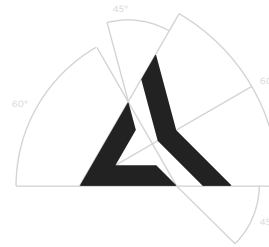

LOGOMARK

RADIAN LOGOMARK

EXACT LOGO ANGLES

WHITESPACE CLEARANCE

LOGOTYPE

RADIAN®

RADIAN LOGOTYPE

WHITESPACE CLEARANCE

COMPLETE LOGO

HORIZONTAL LOGO

WHITESPACE CLEARANCE

STACKED LOGO

WHITESPACE CLEARANCE

COLOR

PRIMARY

CHARCOAL GRAY